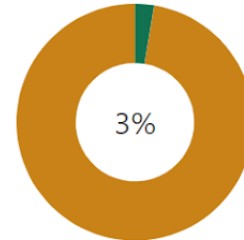

TransformWR Progress Dashboard

ACTIVE ACTIONS LAST UPDATED

Actions that have been updated within the last 2 months