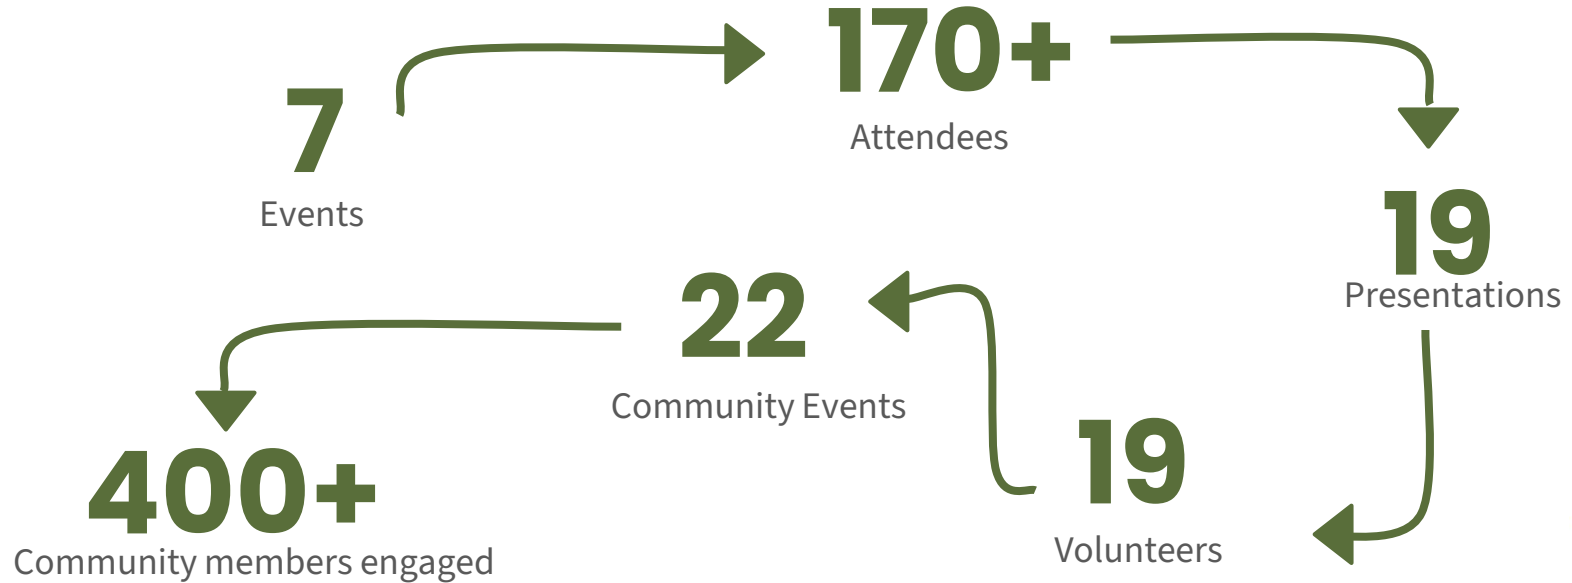

Acting collectively to build resilience.