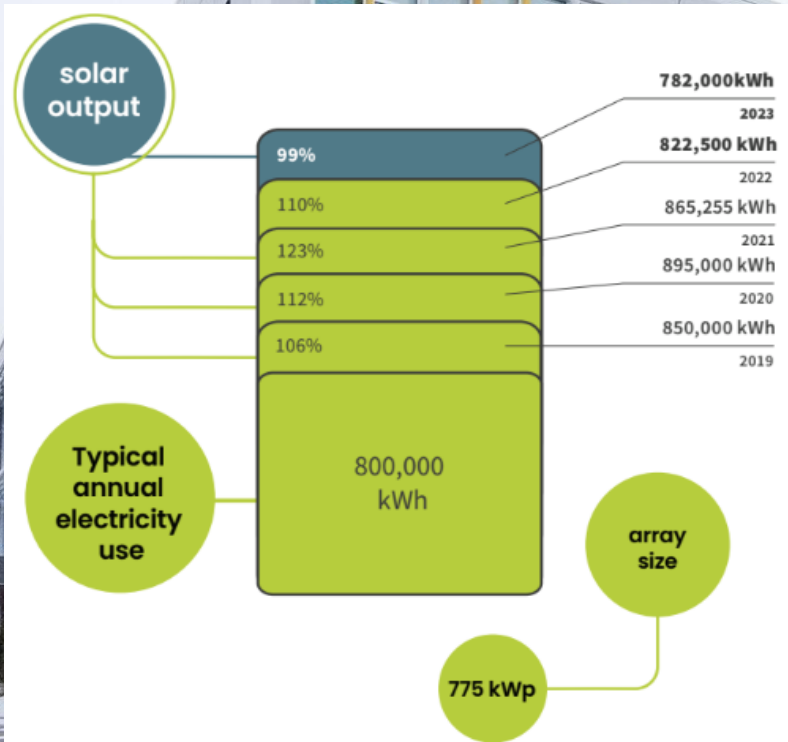

Tonnes Reduced to date
(CO₂e)

7,548.1

More tonnes reduced
than 2022

42

Uncooked meals

43

Shortest shower
times

150,000

Steps counted

Evolve 1

10+
Building tours

200+
Students Impacted

UNIVERSITY OF
WATERLOO

THE CORA GROUP
Developers & Managers of Commercial Real Estate

evolve **1**

Seeds we are planting in 2024