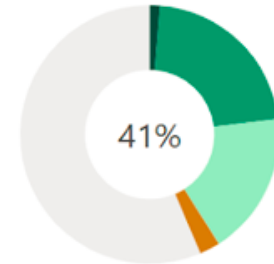

ACTIONS BY STATUS

Actions proceeding as planned