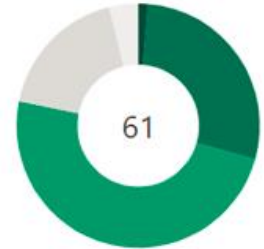

ACTIONS BY PHASES

Continuous and completed actions